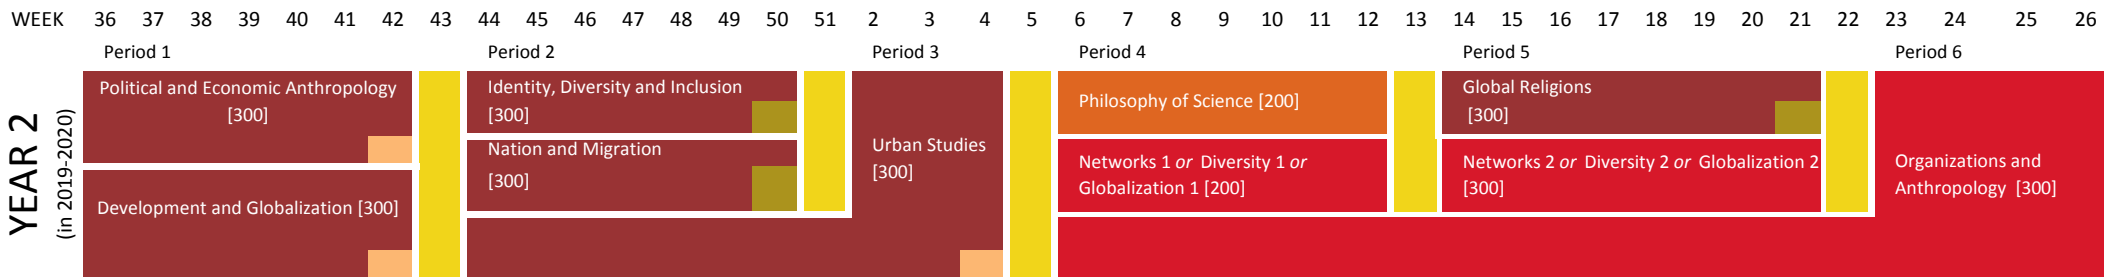

BACHELOR Cultural Anthropology and Development Sociology 2018 - 2019

Level: [100] / [200] / [300]

This international bachelor program is formally registered as one of the two specializations within the Dutch Bachelor Program Cultural Anthropology and Development Sociology (Culturele Antropologie en Ontwikkelingssociologie).